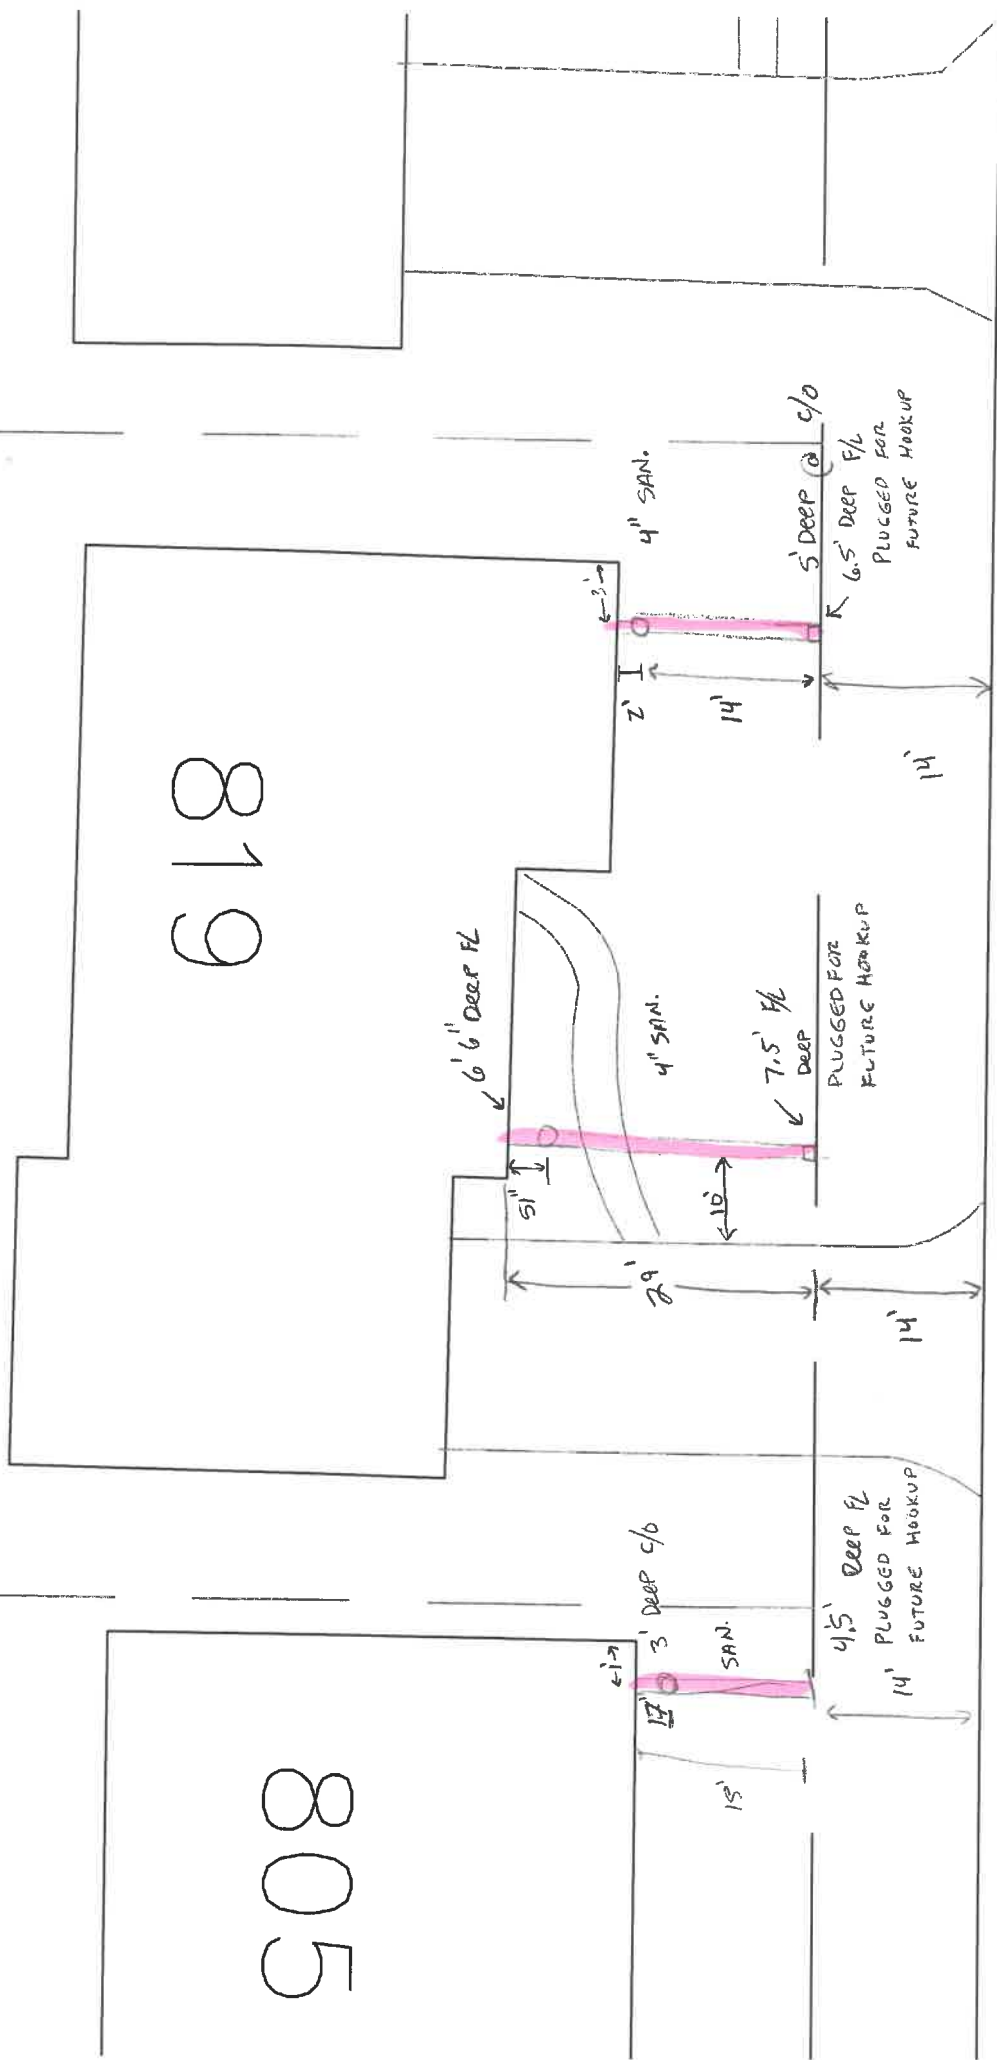

8/19 >110006

DATE INSTALLED: 10-24-07  
INSTALLED BY: JERRY GLANZ  
INSPECTED BY: MARTY CROSSLAND

STRONG ST